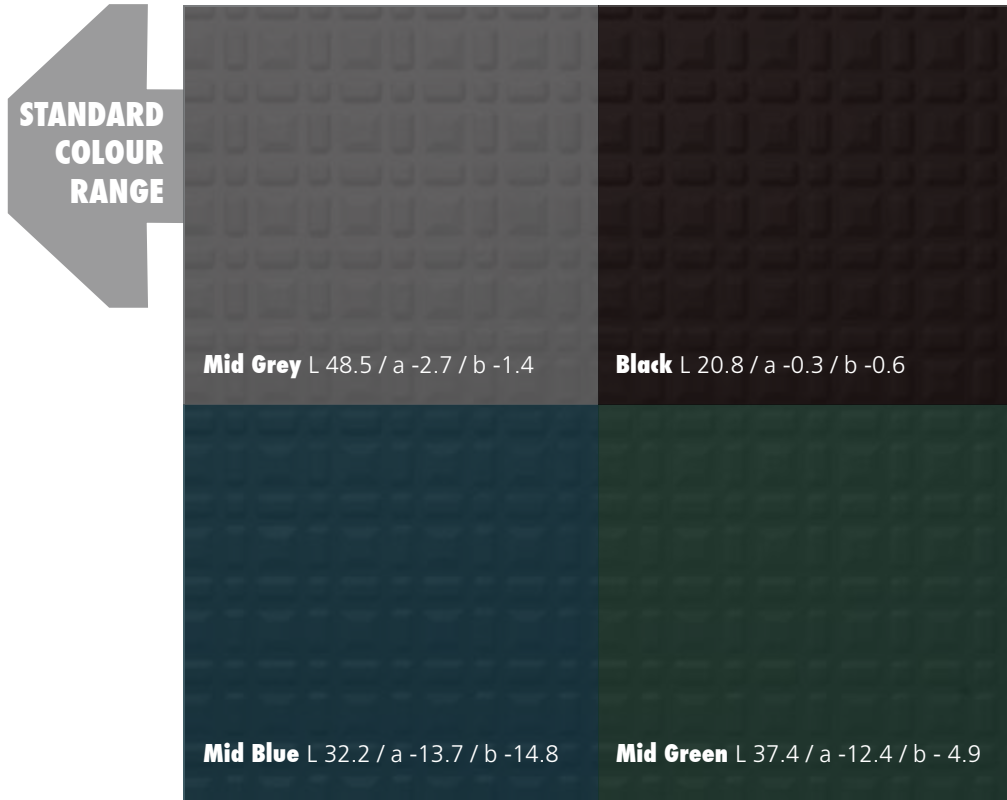

Important Notes

1. Bright Colours incur a price surcharge.
2. Fitness Matta™ Outdoor Safety tiles are available in Black and Mid Green only.
3. Fitness Matta™ Performer Rubber Top tiles available in Black and Blue only.
4. Fitness Matta™ Performer Carpet Top tiles available in Light and Dark Grey.

Because the appearance of colours can be affected by the sampling and viewing methods - such as in print or on screen - this chart is an approximation only, for comparisons between colours. Your Fitness Matta™ representative can supply you with mat samples for definite colours.