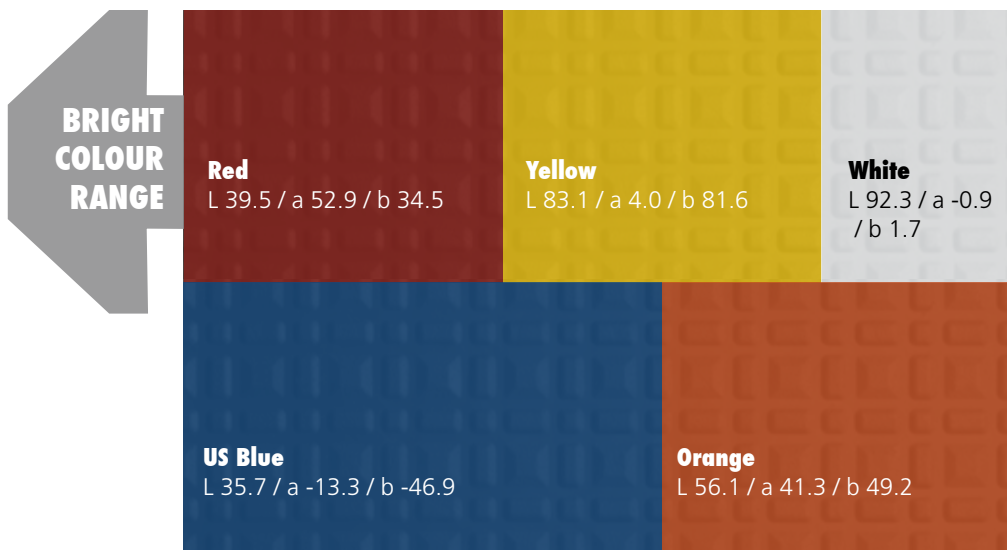

Important Notes

1. Bright Colours incur a price surcharge.
2. Fitness Matta™ Outdoor Safety tiles are available in Black and Mid Green only.
3. Fitness Matta™ Performer Rubber Top tiles available in Black and Blue only.
4. Fitness Matta™ Performer Carpet Top tiles available in Light and Dark Grey.

Because the appearance of colours can be affected by the sampling and viewing methods - such as in print or on screen - this chart is an approximation only, for comparisons between colours. Your Fitness Matta™ representative can supply you with mat samples for definite colours.